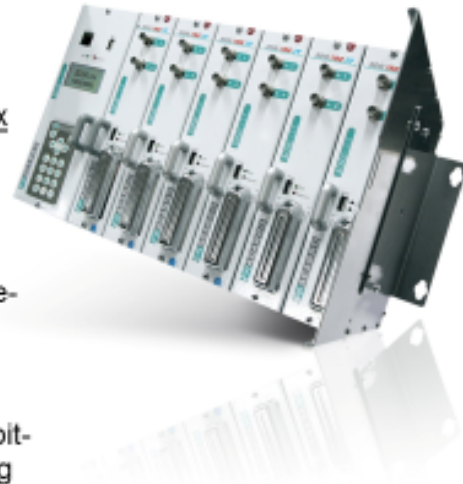

3DGFLEX: DIGITAL EVOLUTION

What's new in 3DGFLEX:

7. **"TWIN Philosophy"**: each module has 2 independent inputs, 2 slots with a Common Interface that can generate 2 independent DTT MUX outputs.
8. **"MUX AD HOC"**: you can create a DTT mux with the chosen programs from 3 separate satellite transponders.
9. **AUTO REMAPPING FUNCTION**: Simply change the channel list without needing to re-tune all the TV sets.
10. **ARP2.0**: Guaranteeing the continuity of service (CoS) of the system in the event of bit-rate overflow, avoiding pixilation and freezing effects of programs within a specific mux.

fracarro.com

FRACARRO
80 years of innovation