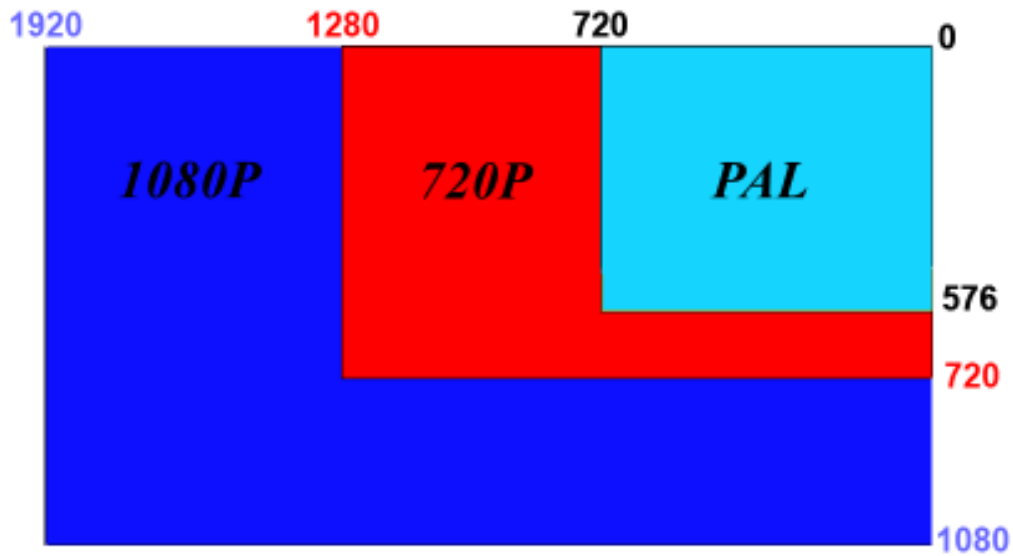

TV RESOLUTIONS

gn
80 years of innovation
1933>>2013