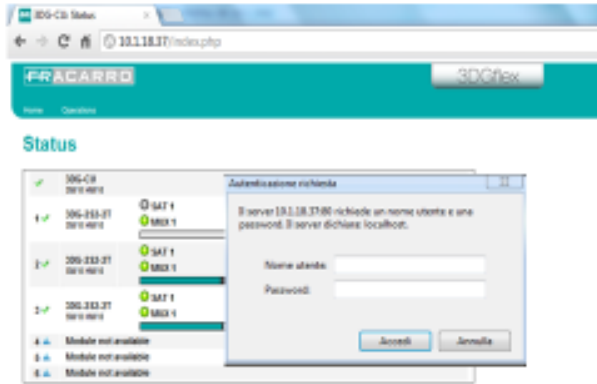

# WEB INTERFACE

Setting up the headend is made easy thanks to the new **WEB INTERFACE**.

By simply using a standard web browser (i.e. Explorer, Firefox, Chrome, ...) it is possible to set up all the parameters by connecting the headend to a PC (DHCP option is available).