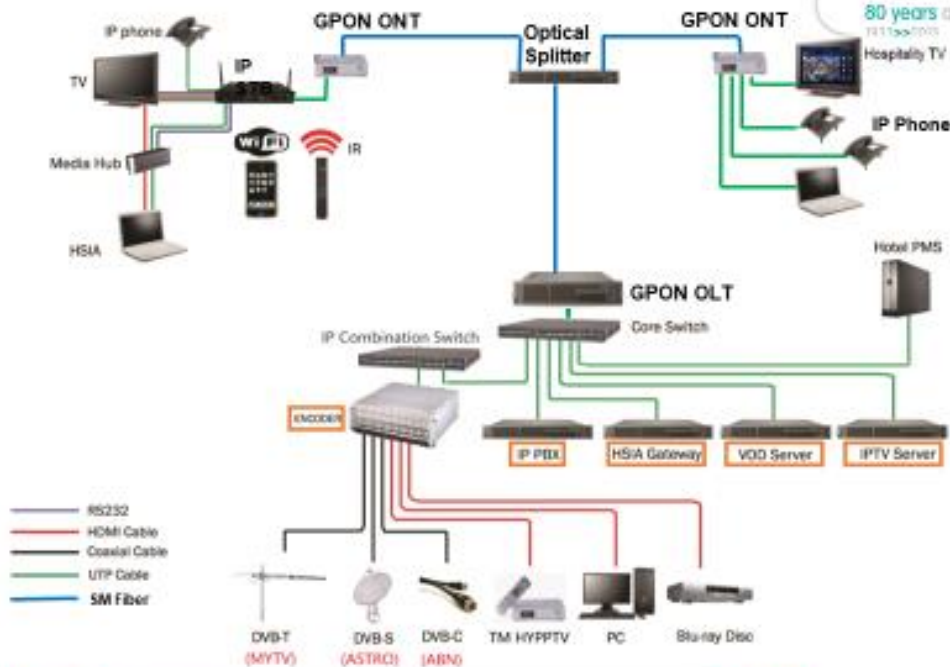

Typical GPON IPTV Architecture

80 years of innovation
1933 >> 2013

fracarro.com

FRACARRO

80 years of innovation