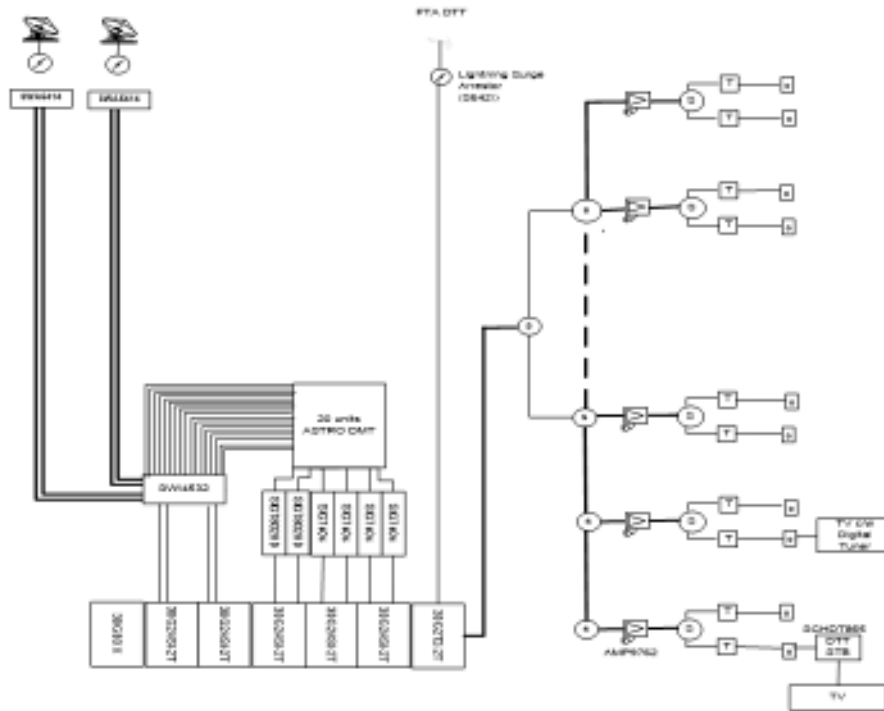

SCHEMATIC DIAGRAM (Hotel)

80 years of innovation
1933-2013
3DGFlex

fracarro.com

FRACARRO
80 years of innovation