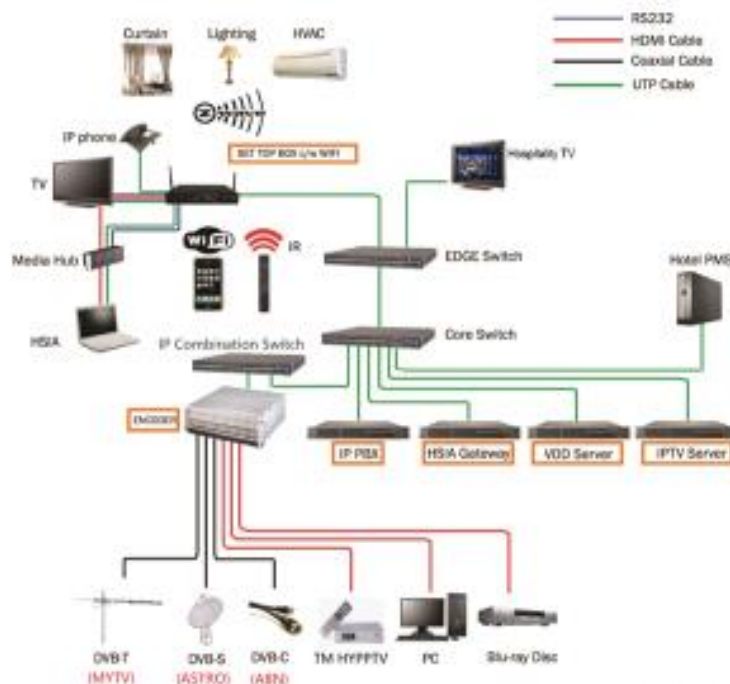

Digital Signage

80 years of innovation
1939-2019

Reception Desk: call 1020
Restaurant: 07:00am - 21:00pm
Bar: 10:00am - 00:00pm
Room Service: call 222
Gym: 10:00am - 21:00pm

Pool: 08:00am - 18:00 pm
Nursery: 12:00am - 00:00pm
House Keeping: 07:00am - 21:00pm
Laundry: call 0908
Emergency: call 1010

Hill Road Hotel

SHOPPING CENTERS

Al MULLA Plaza
Located on Dubai Sheikh Rd, opp. Dubai Police HQ
10am - 10pm Daily (on Fri) 5 pm
Contact: mall@algerma.com.net.ae
Tel: 2060309 - Fax: 2060430

BurJuman Centre
Located on Bur Dubai, Trade Center Road
Daily 10am - 10pm
Contact: www.burjuman.com
Tel: 2060309 - Fax: 2060430

Wafi Shopping Mall
Al Reef Road, next to Grand Hyatt Hotel
Daily 10am - 10pm
Contact: www.wafimall.com
Tel: 2060309 - Fax: 2060430

Mercato Shopping Center
In Jumeirah, close to Dubai Zoo
Daily 10am - 10pm
Contact: mall@algerma.com.net.ae
Tel: 2060309 - Fax: 2060430
www.mercatoshoppingmall.com

Typical IPTV Architecture

80 years of innovation
1939-2019