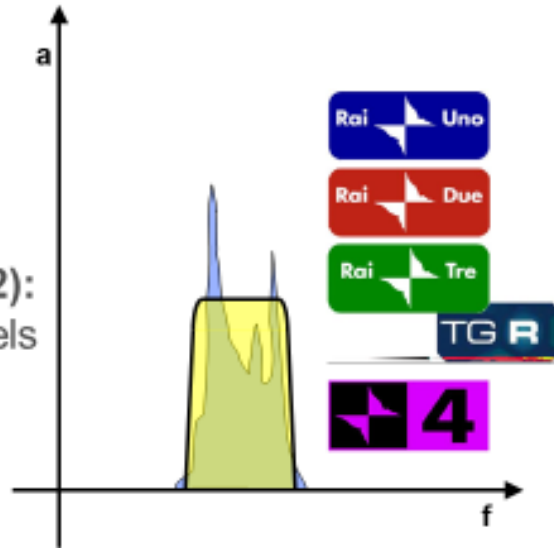

## In Digital (DVBT/C and MPEG-2):

- at least 5-6 good quality channels (with 5Mbit/s flow a program)

fracarro.com

**FRACARRO**

80 years of innovation