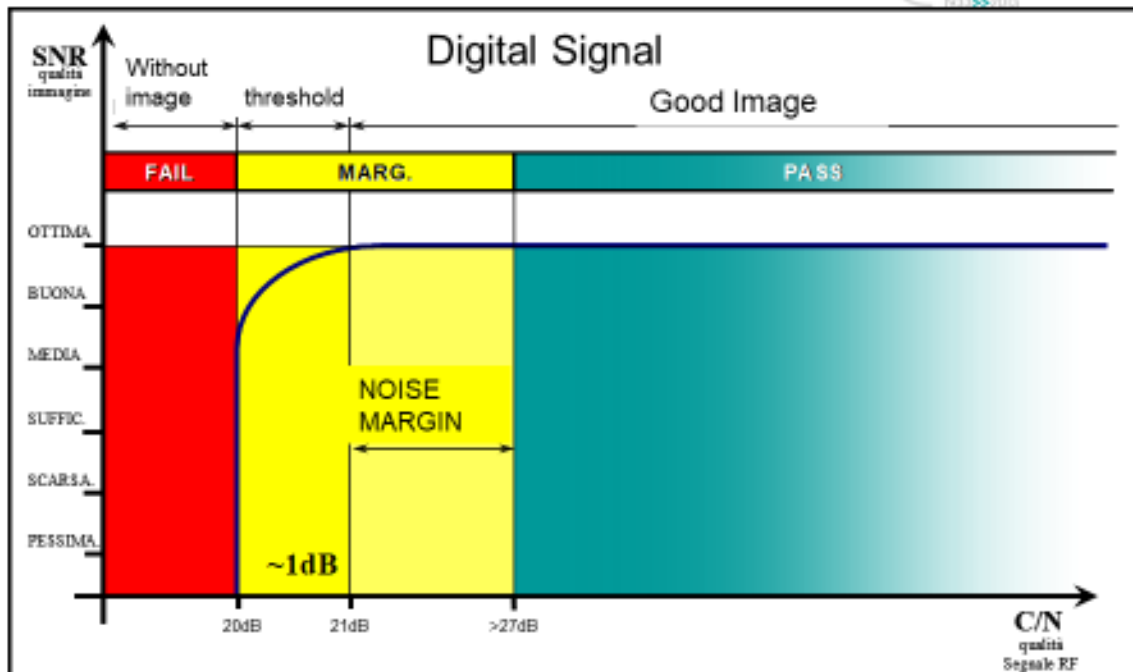

“Deterioration” on Digital TV

fracarro.com

FRACARRO

80 years of innovation