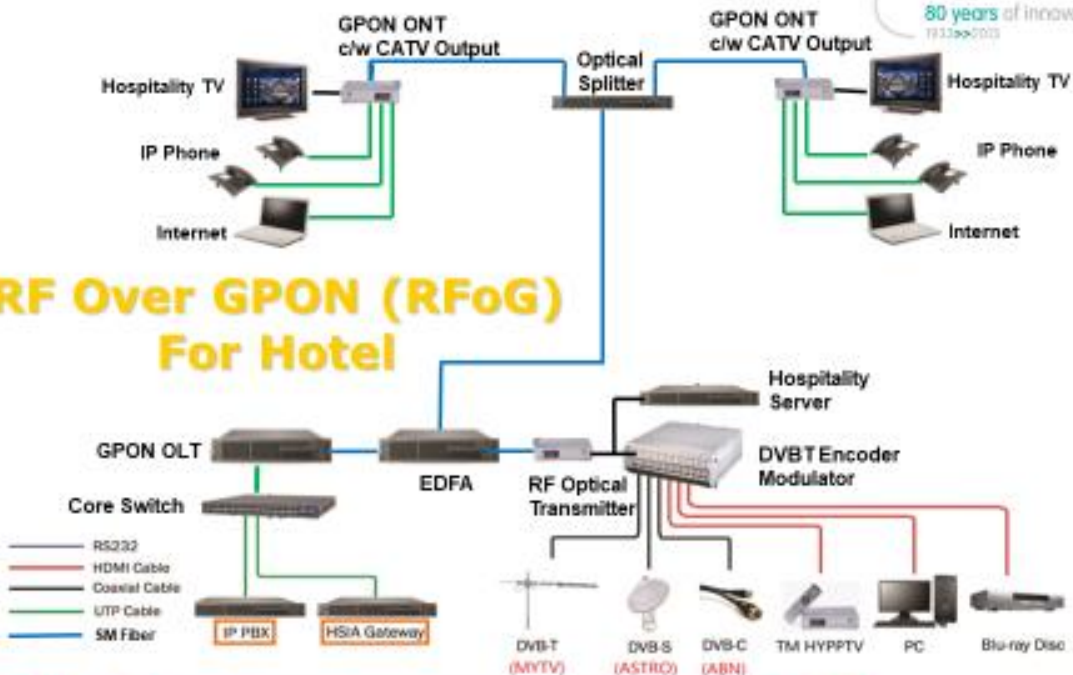

## 3DG-Flex: ASI Module

Each module has 2 independent ASI inputs in which is possible to connect external devices (I.e. SIG7404H) able to encode different analogue sources and remodulate them in digital output programs.

# SCHEMATIC DIAGRAM (Hotel)

80 years of innovation  
1933-2013  
**3DGFlex**

fracarro.com

**FRACARRO**  
80 years of innovation

## RF Over GPON (RFoG) For Hotel

fracarro.com

**FRACARRO**  
80 years of innovation

## Digital TV IPTV